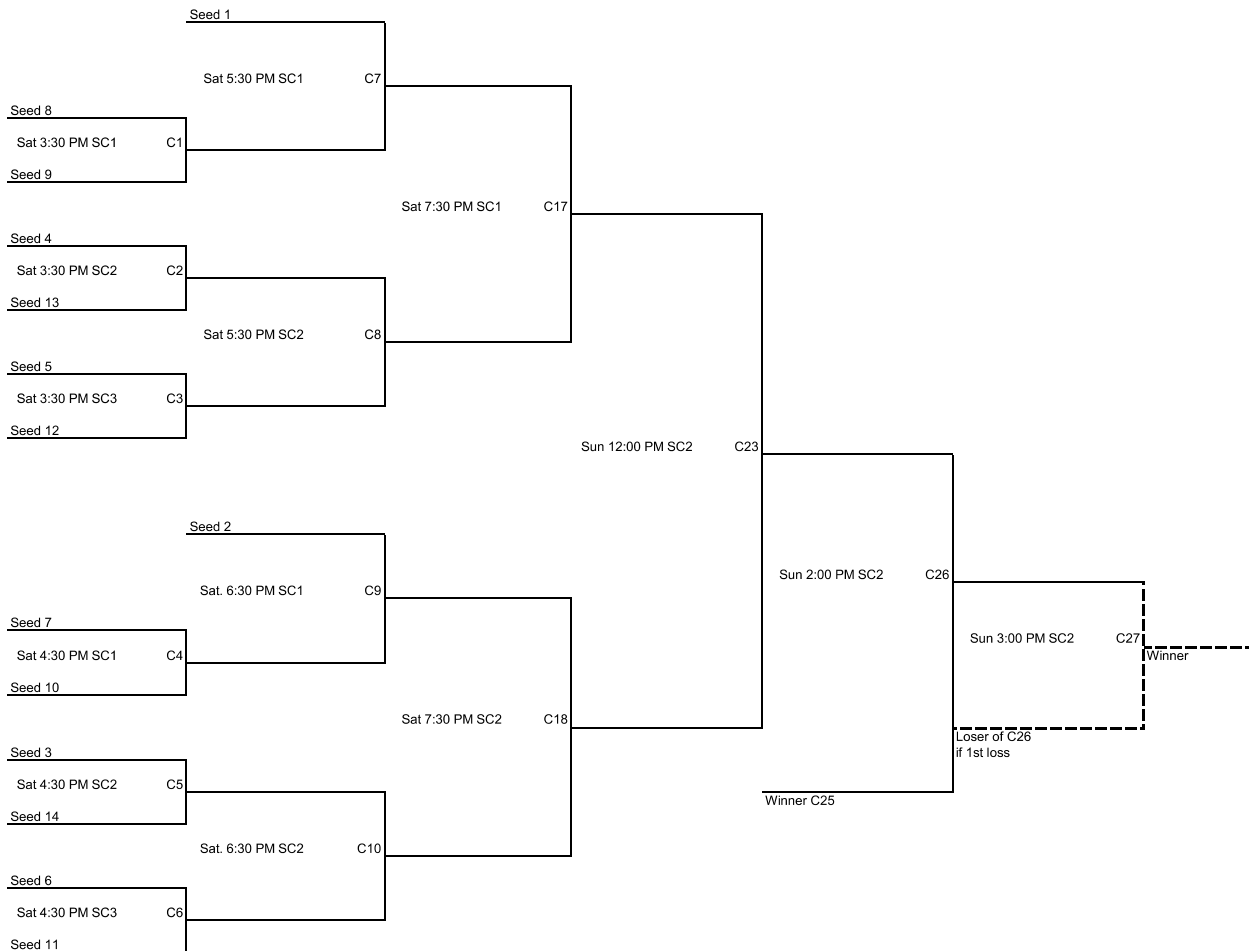

Open C Division Winner's Bracket

Open C Division Loser's Bracket

Open D Division Winner's Bracket

Open D Division Loser's Bracket

Women's Comp Tournament Bracket

*All games are single elimination

Women's Rec Winner's Bracket

Women's Rec Loser's Bracket