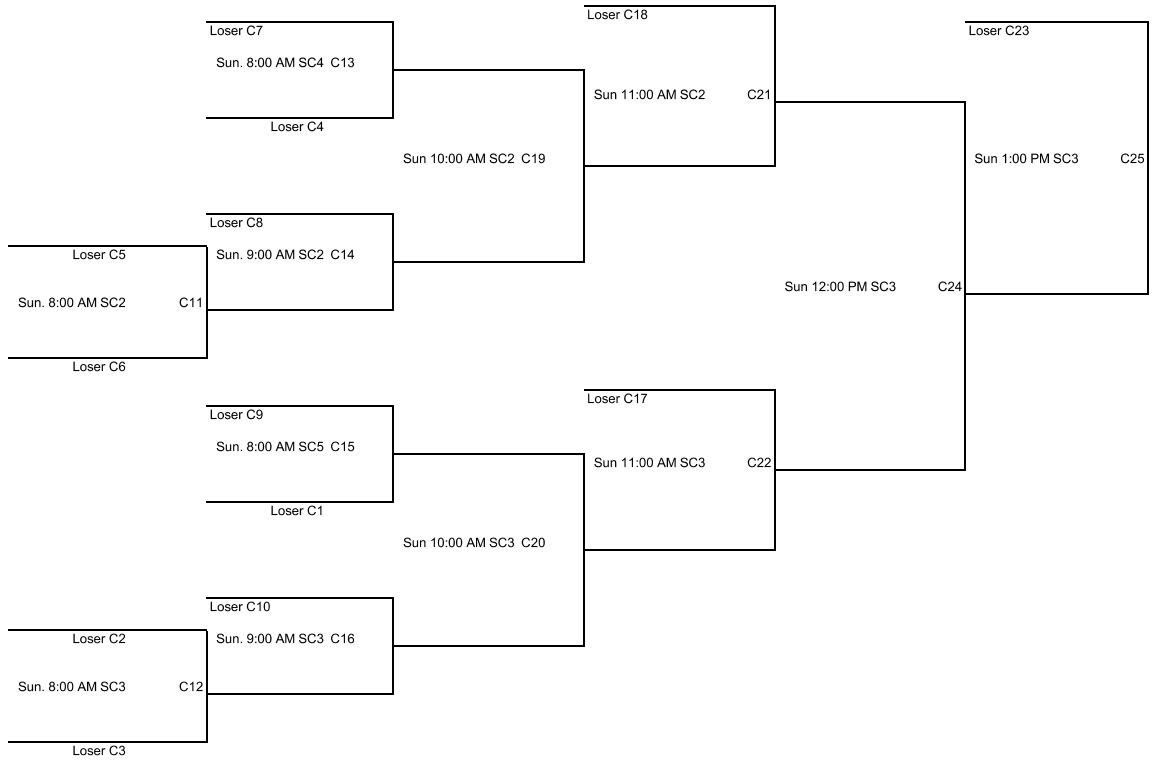

Open C Division Winner's Bracket

Open C Division Loser's Bracket

Open D Division Winner's Bracket

Open D Division Loser's Bracket

Women's Comp Tournament Bracket

*All games are single elimination

Women's Rec Winner's Bracket

Women's Rec Loser's Bracket