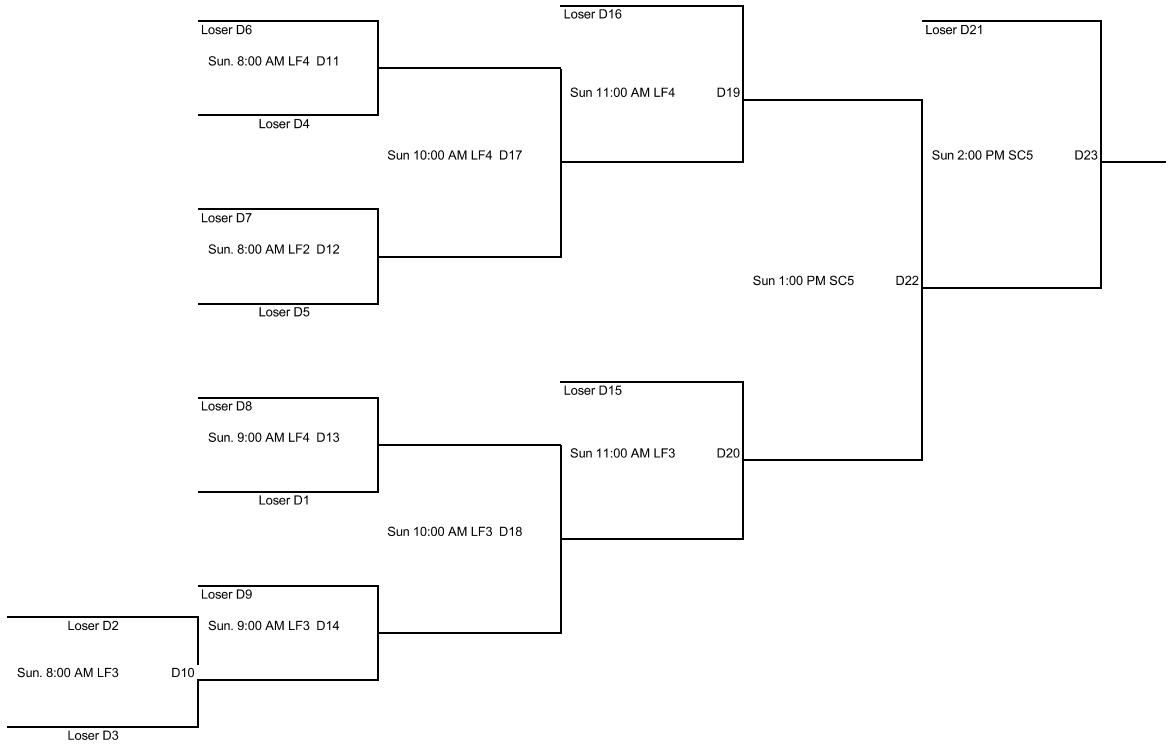

Open C Division Winner's Bracket

Open C Division Loser's Bracket

Open D Division Winner's Bracket

Open D Division Loser's Bracket

Women's Comp Tournament Bracket

*All games are single elimination

Women's Rec Winner's Bracket

Women's Rec Loser's Bracket