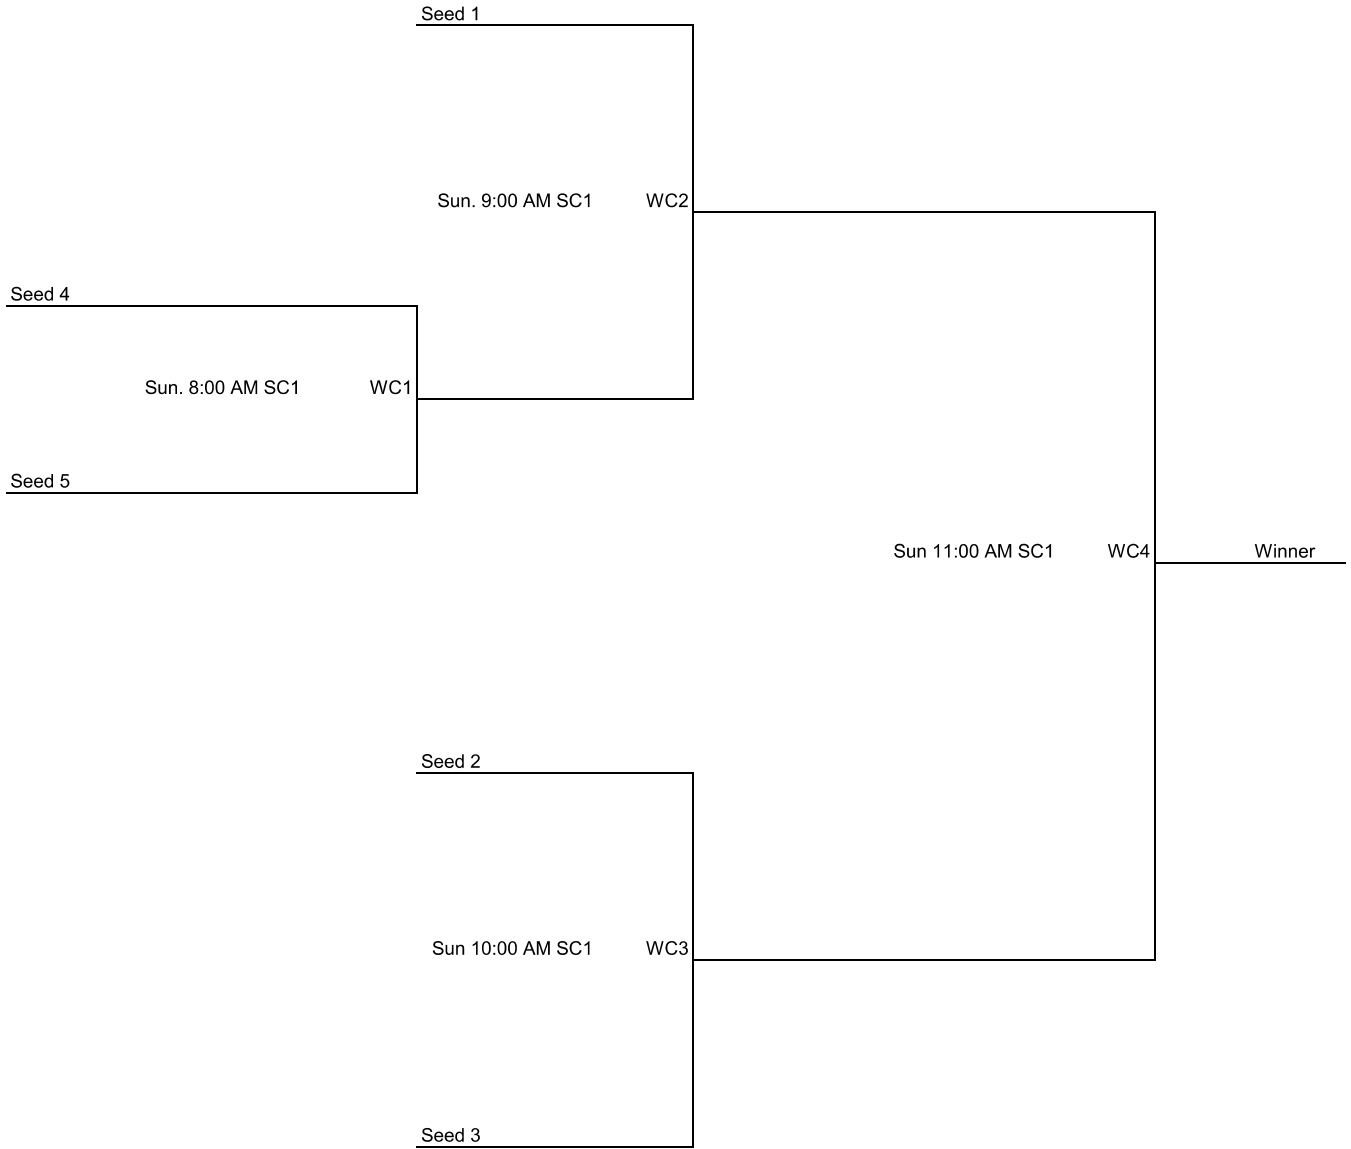

Open C Division Winner's Bracket

Open C Division Loser's Bracket

Open D Division Winner's Bracket

Open D Division Loser's Bracket

Women's Comp Tournament Bracket

*All games are single elimination

Women's Rec Winner's Bracket

Women's Rec Loser's Bracket