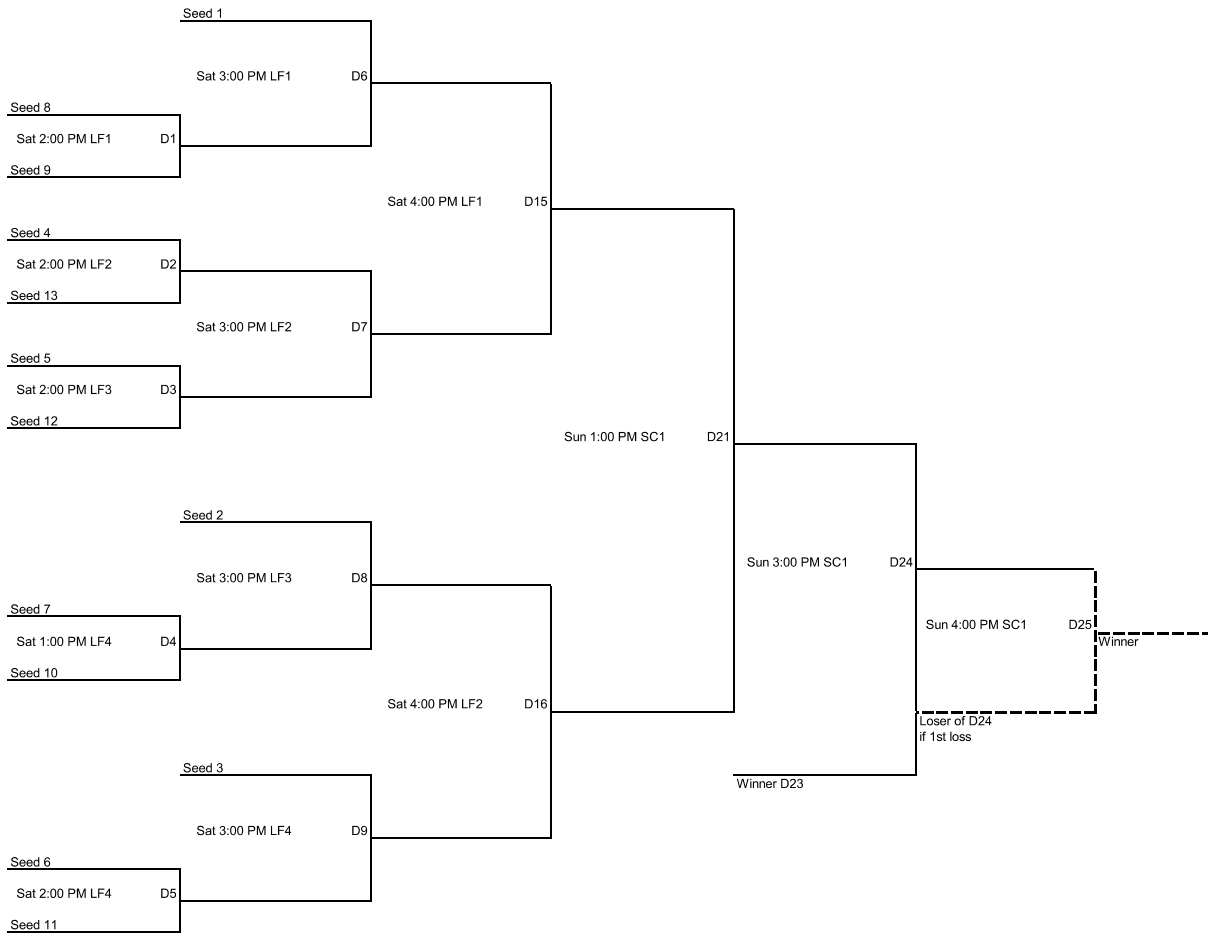

Open C Division Winner's Bracket

Open C Division Loser's Bracket

Open D Division Winner's Bracket

Open D Division Loser's Bracket

Women's Comp Tournament Bracket

*All games are single elimination

Women's Rec Winner's Bracket

Women's Rec Loser's Bracket